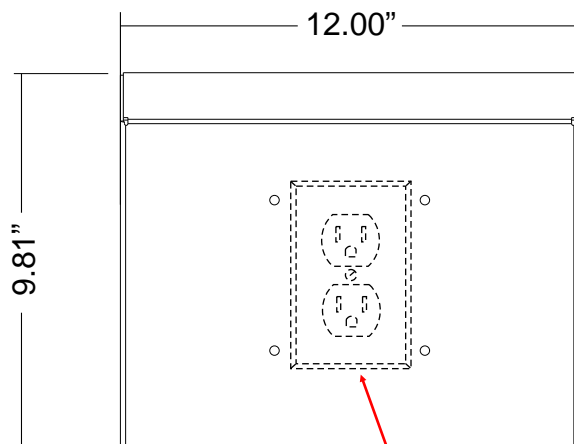

AWE Angled Wall Enclosure

- Completely secures and encloses all cabling and power adapters
- Mounts 15", 18.5", and 21.5" TXJ Series AIOs
- Clean wall installation
- Easy to install

Optional Signage

Bracket on Wall

Secure space
inside for
cabling and
power adapter

Bracket Front View

Fits over standard
wall outlet