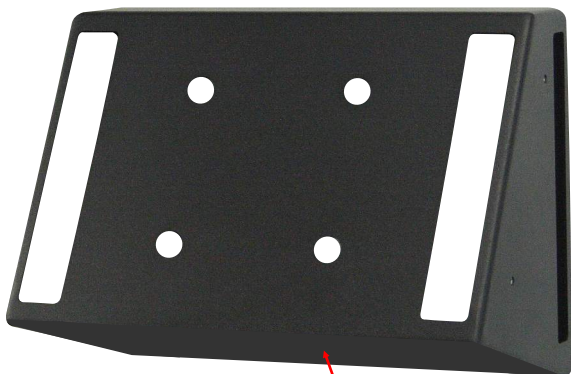

AWE Angled Wall Enclosure

- Completely secures and encloses all cabling and power adapters
- Mounts 15", 18.5", and 21.5" TXJ Series AIOs
- Clean wall installation
- Easy to install

Optional Signage

Bracket on Wall

Secure space
inside for
cabling and
power adapter

Bracket Front View

Fits over standard
wall outlet